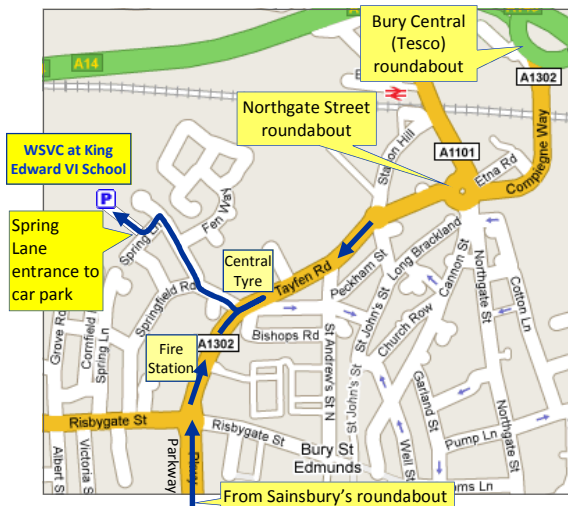

# West Suffolk Vineyard Church

are moving to a new Sunday morning venue  
and we'd love you to join us at our celebrations

**Sunday 19th July**  
**at 10.30 am**

**King Edward VI School**  
**Bury St Edmunds**  
**IP33 3BH**

**Please use the Spring Lane**  
**entrance, off Tayfen Rd.**

**Directions also on our website**